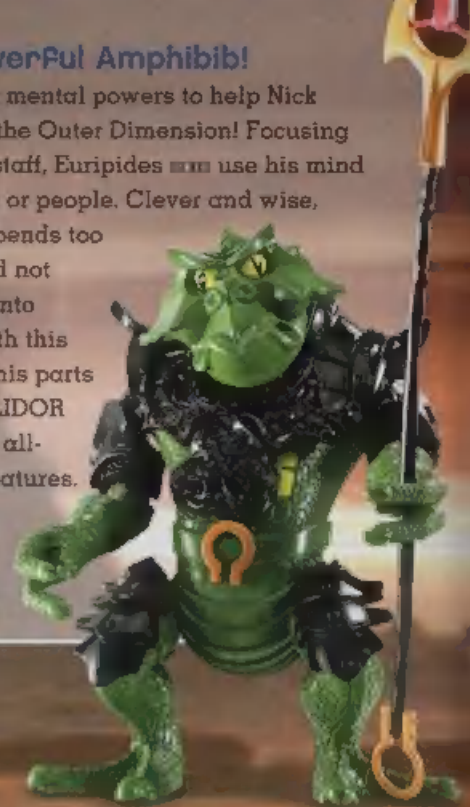

Call to Order: 1-800-453-4652 Shop Online: www.LEGOshop.com

OUTER DIMENSION IS IN YOUR HANDS!

Wasp Wings
with Firing
Action

A. Beware the power of Gorm!

The evil Gorm is looking for Nick and his friends! When he spots them, he launches his wasp wings to try and bring them down. Can Nick escape or will Gorm capture him at last? This deluxe figure includes wasp wings with firing action. Plus you can take Gorm apart and rebuild him using parts from other GALIDOR action figures!

Over 9" tall. Ages 4+. 15 pieces.

#8314 Gorm Deluxe \$14.99

B. Noble and powerFul Amphibib!

Euripides uses his vast mental powers to help Nick defeat Gorm and save the Outer Dimension! Focusing his power through his staff, Euripides uses his mind to lift and move objects or people. Clever and wise, Euripides sometimes spends too much time thinking and not enough doing. Plunge into exciting adventures with this Amphibib. Combine his parts with those of other GALIDOR action figures to create all-

Over 6 1/2" tall.

Ages 4+. 10 pieces.

#8324 Euripides \$9.99

Power Wings
with Firing
Action

C. Nick is ready for action in the skies!

Nick Bluetooth can challenge Gorm in the skies with his awesome power wings! This deluxe figure includes power wings with firing action and Nick's map of the Outer Dimension. Replace Nick's arms with wings and pretend he's flying to the rescue of his friends! Or take him apart and put him back together using parts from other GALIDOR action figures.